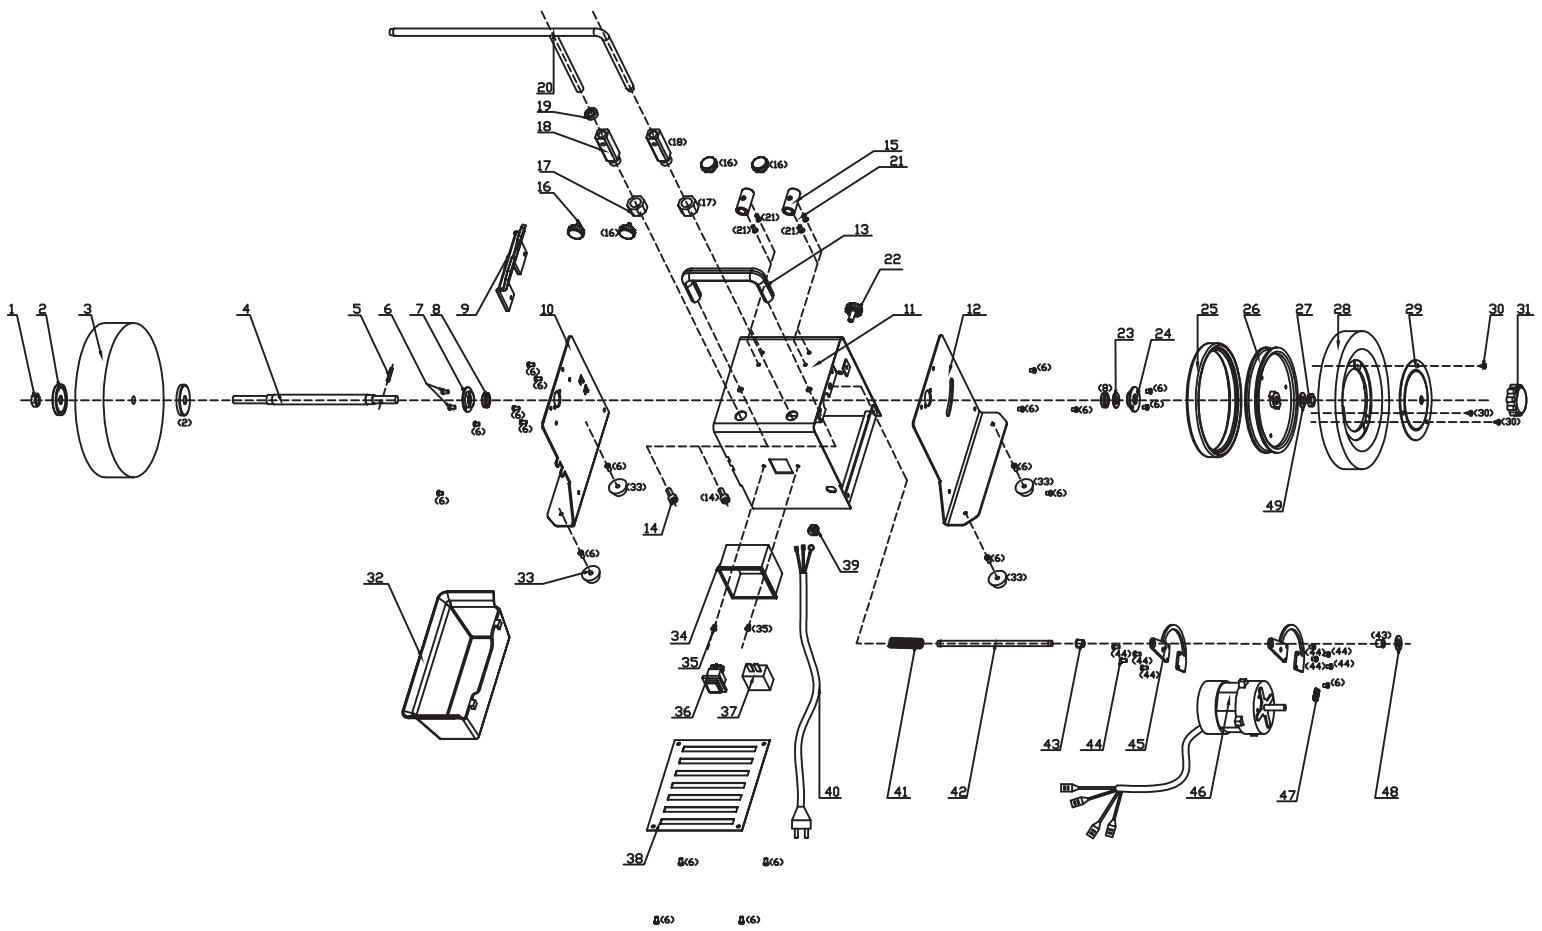

# Triton Wetstone Sharpener - TWSS10

## Triton Wetstone Sharpener - TWSS10

<b>Diag. Ref.</b>	<b>Part No.</b>	<b>Description</b>	<b>Qty</b>	<b>Comments</b>
1	TWSS10001	HEX NUT	1	
2	TWSS10002	FLANGE	2	
3	TWSS10003	WHEEL	1	
4	TWSS10004	SPINDLE	1	
5	TWSS10005	PIN	1	
6	TWSS10006	CROSS HEAD SCREW	23	
7	TWSS10007	BEARING SUPPORT	1	
8	TWSS10008	BEARING	2	
9	TWSS10009	WATER PLATE	1	
10	TWSS10010	RIGHT SUPPORT	1	
11	TWSS10011	HOUSE	1	
12	TWSS10012	LEFT SUPPORT	1	
13	TWSS10013	HANDLE	1	
14	TWSS10014	HEX SCREW	2	
15	TWSS10015	SUPPORTER	2	
16	TWSS10016	KNOB	4	
17	TWSS10017	HEX NUT	2	
18	TWSS10018	SUPPORTER	2	
19	TWSS10019	ADJUST	1	
20	TWSS10020	SUPPORT ARM	1	
21	TWSS10021	CROSS HEAD SCREW	4	
22	TWSS10022	KNOB	1	
23	TWSS10023	WAVE WASHER	1	
24	TWSS10024	LEFT BEARING SUPPORT	1	
25	TWSS10025	ORING	1	
26	TWSS10026	DRIVE WHEEL	1	
27	TWSS10027	NUT	1	
28	TWSS10028	POLISHING WHEEL	1	
29	TWSS10029	WHEEL CAP	1	
30	TWSS10030	SCREW	3	
31	TWSS10031	BIG KNOB	1	
32	TWSS10032	WATER TANK	1	
33	TWSS10033	RUBBER FEET	4	
34	TWSS10034	SWITCH BOX	1	
35	TWSS10035	SCREW	2	
36	TWSS10036	SWITCH	1	
37	TWSS10037	CAPACITOR	1	
38	TWSS10038	BASE PLATE	1	
39	TWSS10039	CORD LOCK	1	
40	TWSS10040	CORD	1	
41	TWSS10041	SPRING	1	
42	TWSS10042	MOTOR SPINDLE	1	
43	TWSS10043	MOTOR BUSH	2	

## Triton Wetstone Sharpener - TWSS10

<b>Diag. Ref.</b>	<b>Part No.</b>	<b>Description</b>	<b>Qty</b>	<b>Comments</b>
44	TWSS10044	SCREW	8	
45	TWSS10045	HANG PLATE	2	
46	TWSS10046	MOTOR	1	
47	TWSS10047	SPRING	1	
48	TWSS10048	WASHER	1	
49	TWSS10049	WASHER	1	